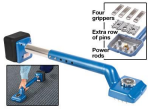

Installation Tools & Accessories

Solid Rubber Grout Float

PRO-GF9

DTA Tools

Knee Kickers

Economy Knee Kicker
Adjustable from 19" to 24" w/ 3
replacable nap grips Crain

◆ CRAIN 505

5 1/4" Wide Knee Kicker
Large Bumper & Power Rods
Extra Row of Pins & Nap Grip